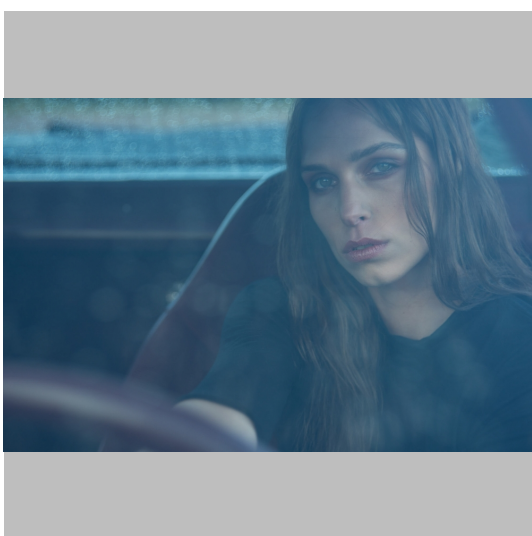

Aida M

Height 174 Size 36 Bust 82 (BH 75B) Waist 65 Hips 89 (Jeans 26/32) Shoes 38 Hair Blond Eyes Green