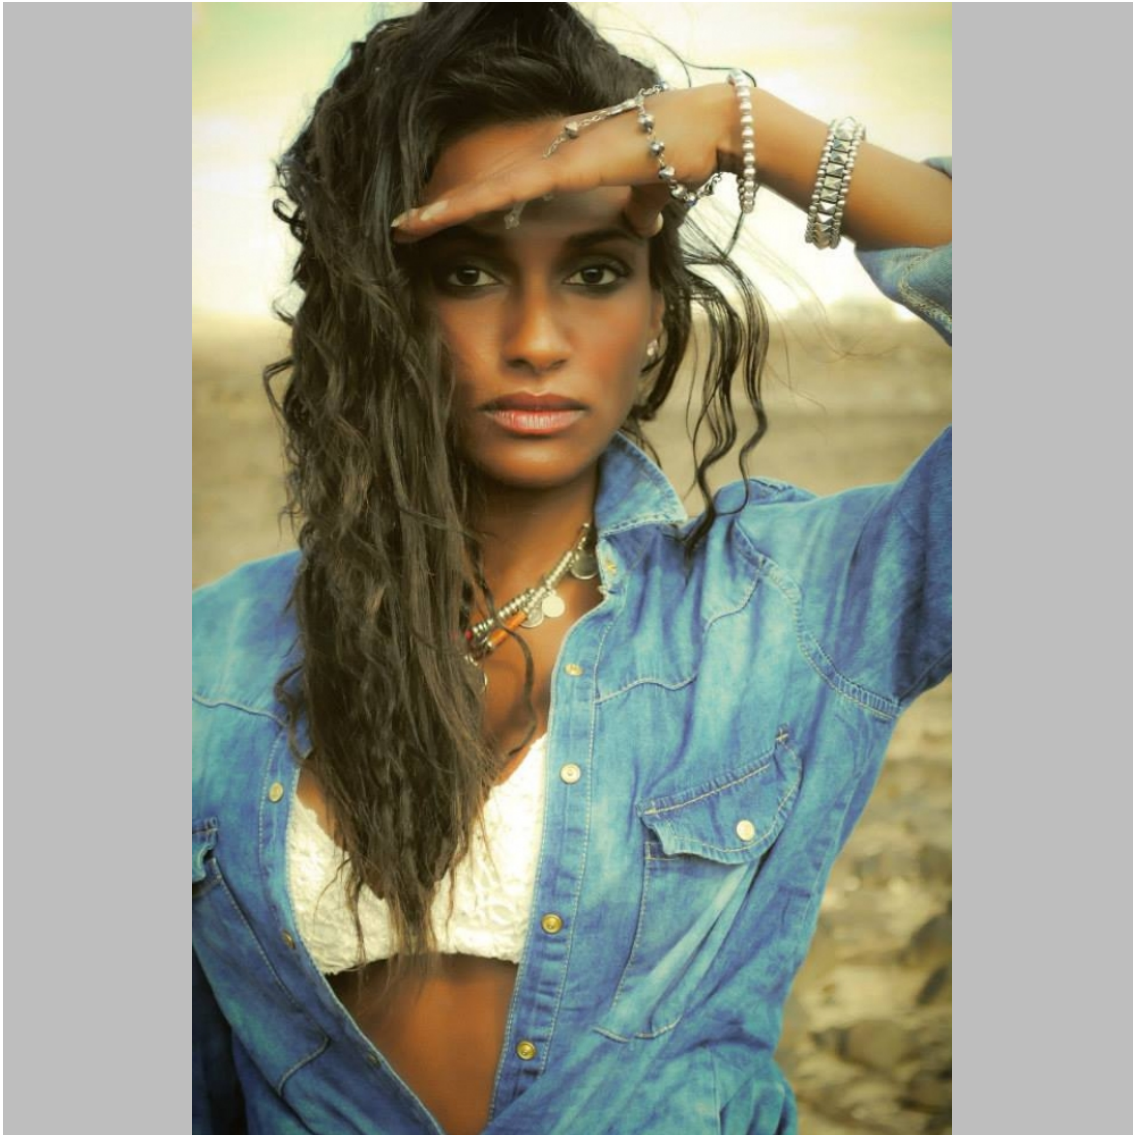

Maria A

Height 157 Size 36 Bust 87 Waist 59 Hips 88 Shoes 35 Hair Red-Brown Eyes Brown