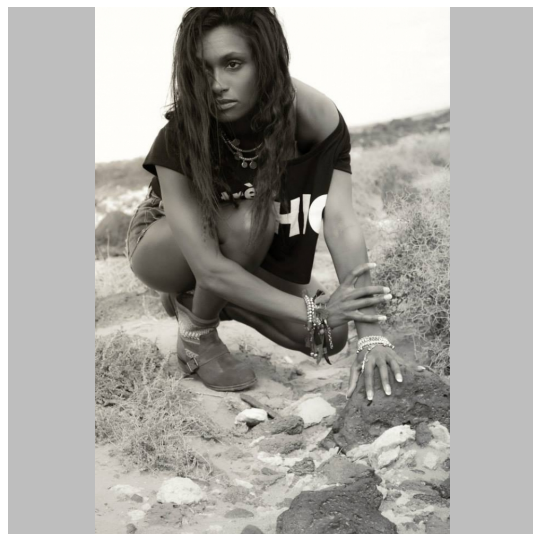

Maria A

Height 157 Size 36 Bust 87 Waist 59 Hips 88 Shoes 35 Hair Red-Brown Eyes Brown