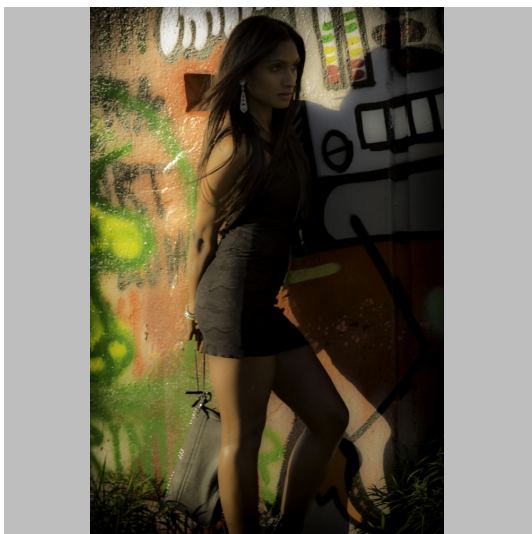

Maria A

Height 157 Size 36 Bust 87 Waist 59 Hips 88 Shoes 35 Hair Red-Brown Eyes Brown