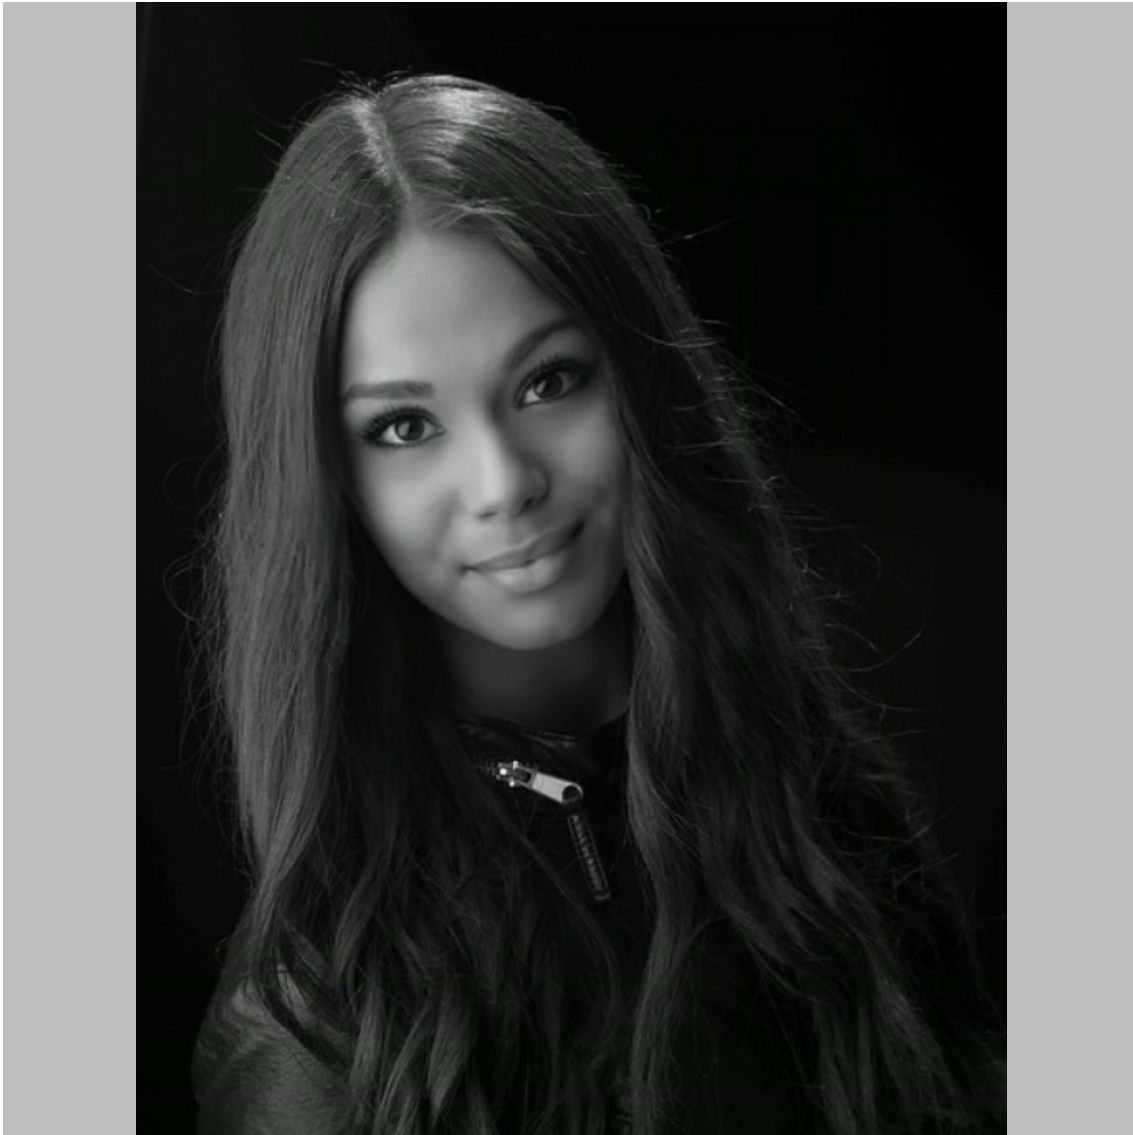

Amanda Be

Height 169 Size S Bust 75 Waist 62 Hips 87 Shoes 38 Hair Dark Brown Eyes Brown