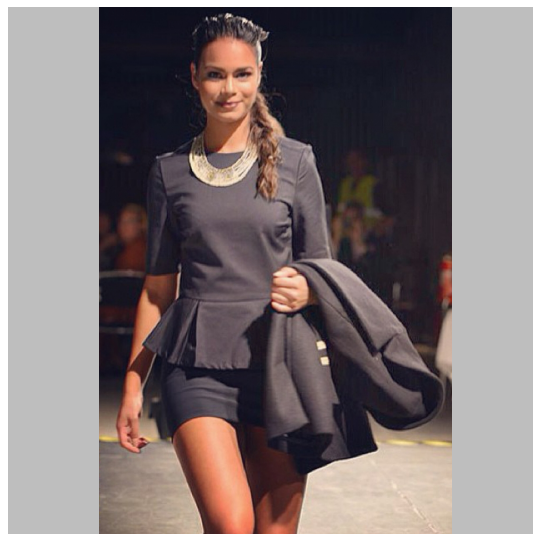

Amanda Be

Height 169 Size S Bust 75 Waist 62 Hips 87 Shoes 38 Hair Dark Brown Eyes Brown