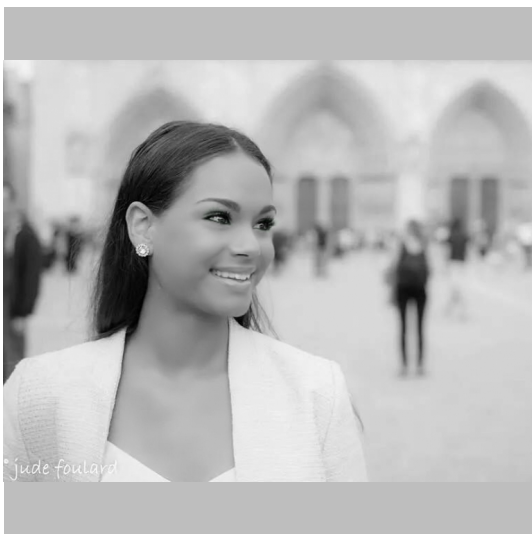

Amanda Be

Height 169 Size S Bust 75 Waist 62 Hips 87 Shoes 38 Hair Dark Brown Eyes Brown