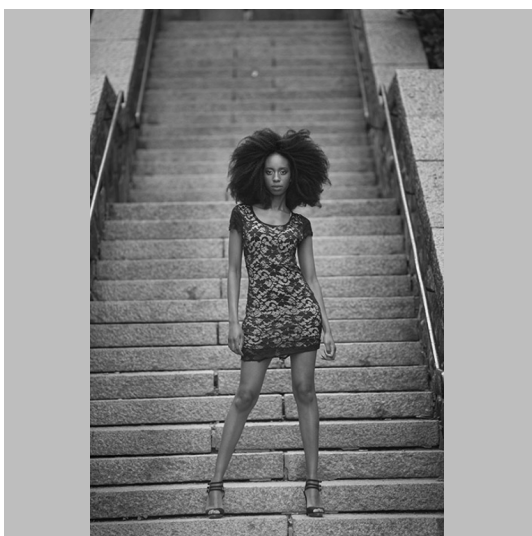

Princess M

Height 176 Size S Bust 80 (BH 75A) Waist 62 Hips 90 (Jeans 27/32) Shoes 39 Hair Black Eyes Brown