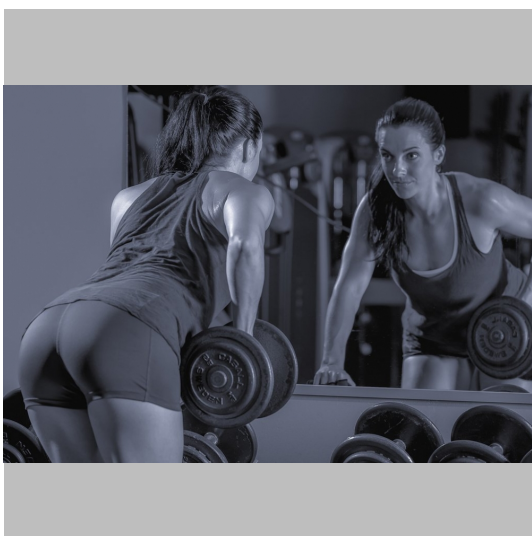

Petra K

Height 173 Size 36-38 Bust 89 (BH 80B) Waist 69 Hips 93 Shoes 39 Hair Brown Eyes Green-Blue