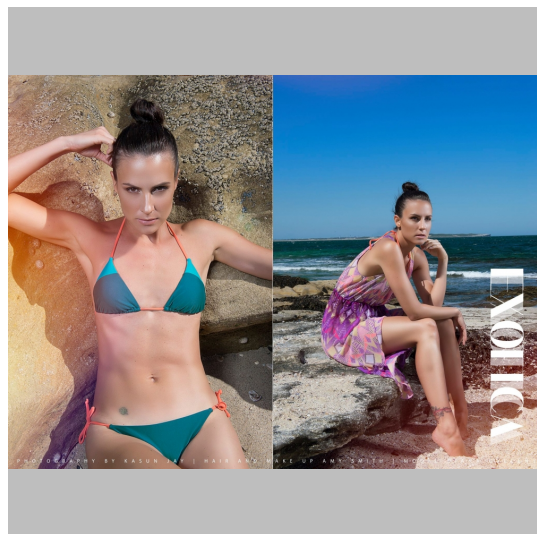

Diana G

Height 173 Size 36 (jeans 28/34) Bust 85 (BH 75B) Waist 68 Hips 96 Shoes 38 Hair Brown Eyes Brown