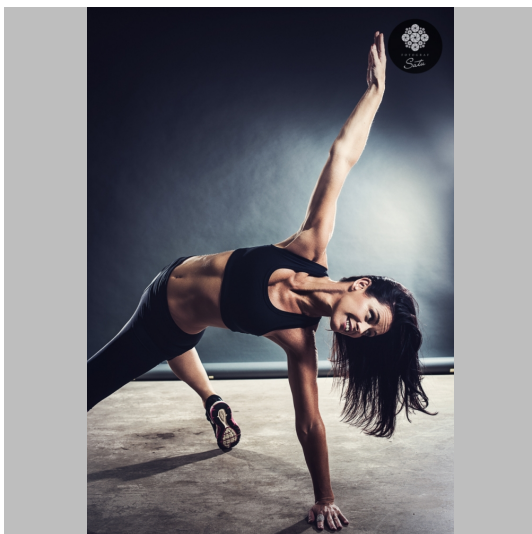

Pia M

Height 168   Size 36   Bust 90   Waist 67   Hips 89   Shoes 38   Hair Brown   Eyes Green