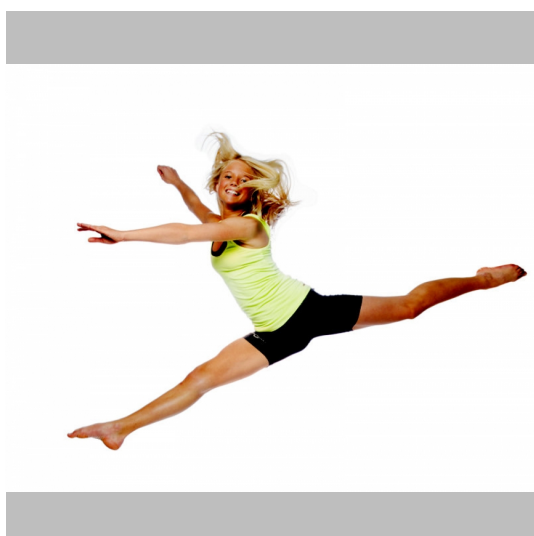

Anna N

Height 160   Size xs   Bust 78   Waist 60   Hips 84   Shoes 38   Hair Blonde   Eyes Blue