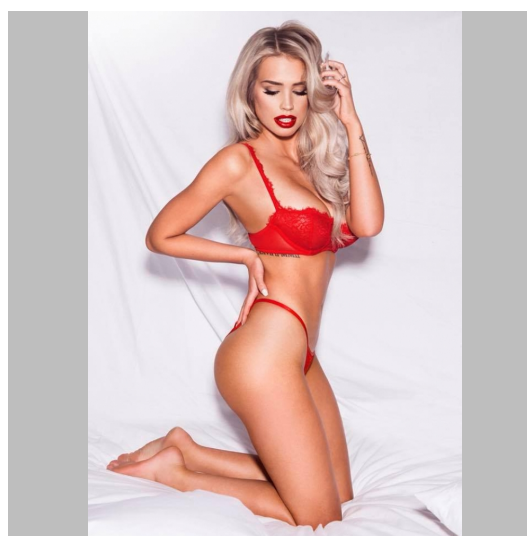

Isabella J

Height 170 Size 34/36 Bust 84 (75B) Waist 63 Hips 93 Shoes 39 Hair Dark Brown Eyes blue-gray