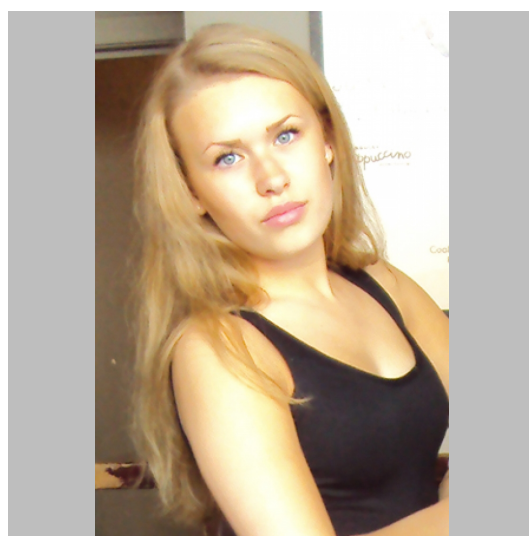

## Freja S

Height 160   Size xs   Bust 81   Waist 68   Hips 86 (W26 L32) Shoes 37   Hair Blonde   Eyes Blue-Green