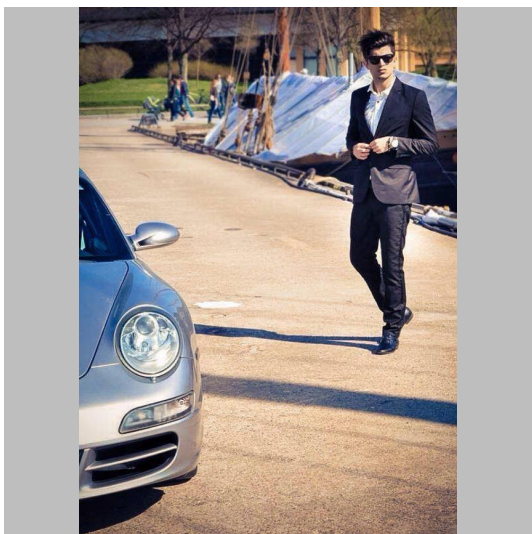

Roni S

Height 186   Size M 48   Bust   Waist   Hips Jeans 32/32 Shoes 43   Hair Brown   Eyes Green