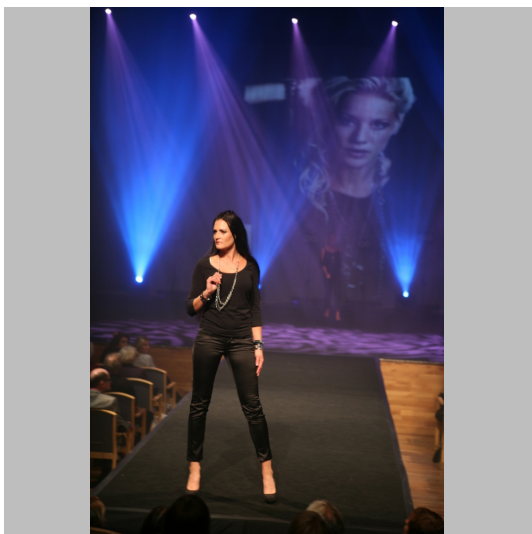

Manuela T

Height 174 Size 36 Bust 75c Waist Hips Shoes 39 Hair Brown Eyes Brown