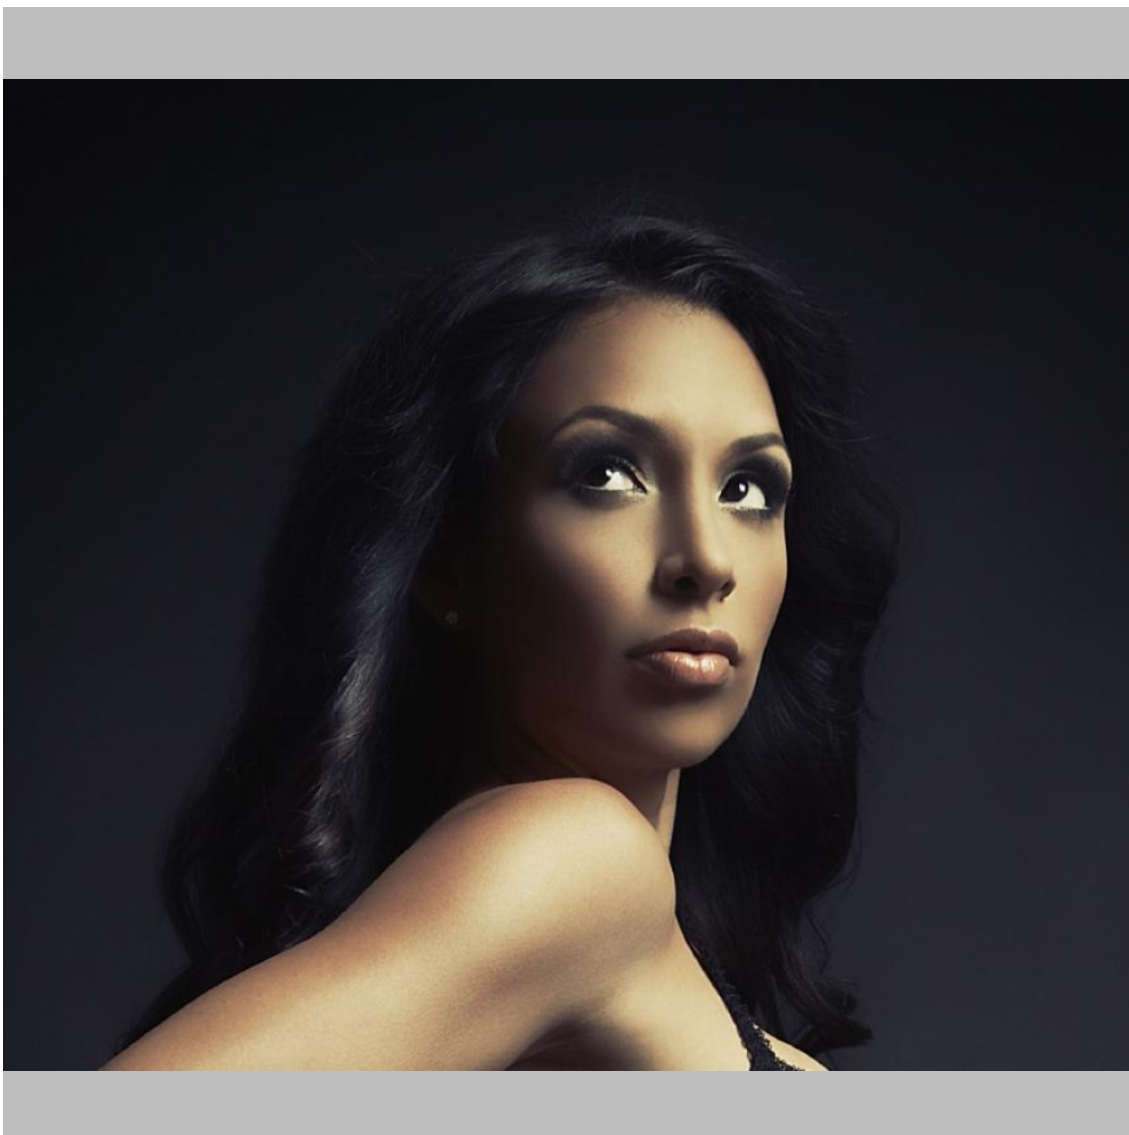

Fiorella W

Height 170 Size 36 Bust 89 (75B) Waist 70 Hips 97 (26-27) Shoes 38 Hair Black Eyes Brown