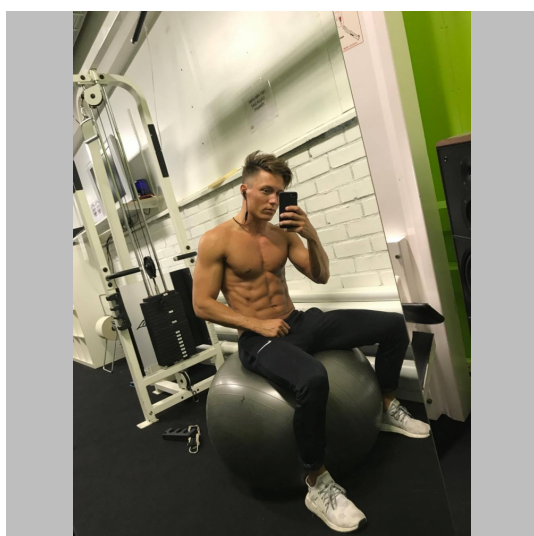

Filip S

Height 180 Size M 48 -50 Bust Waist Hips 31/31 Shoes 42 Hair Brown Eyes Blue