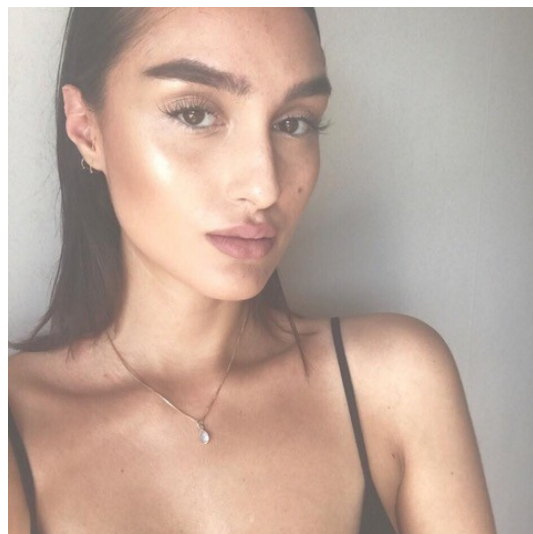

Sara G

Height 177 Size 36 (28/34) Bust 82 (75B) Waist 63 Hips 93 Shoes 39 Hair Brown Eyes Brown