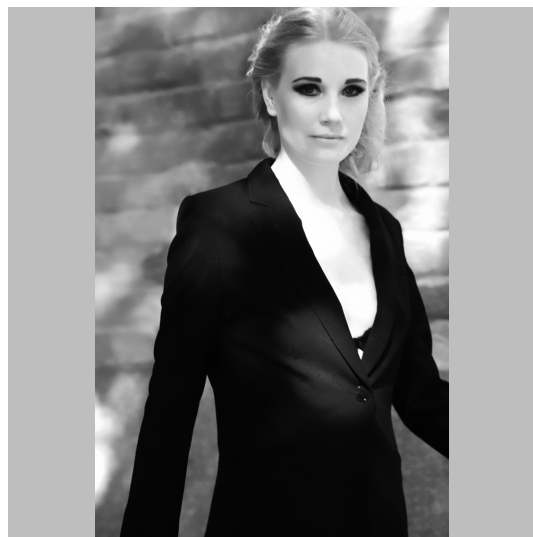

Karolina E

Height 178 Size 83 Bust 84 Waist 66 Hips 85 Shoes 40 Hair Blond Eyes Blue