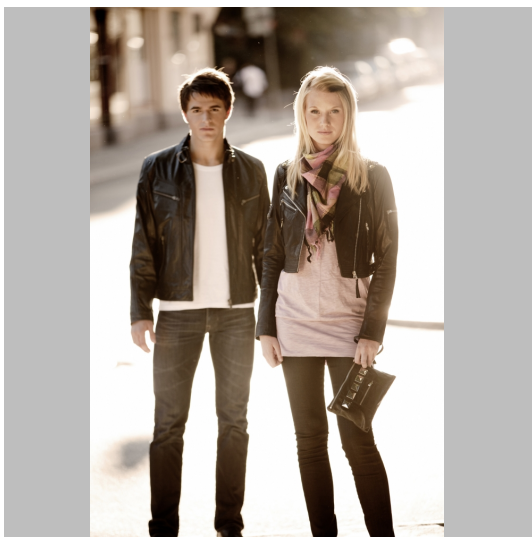

Karolina E

Height 178 Size 83 Bust 84 Waist 66 Hips 85 Shoes 40 Hair Blond Eyes Blue