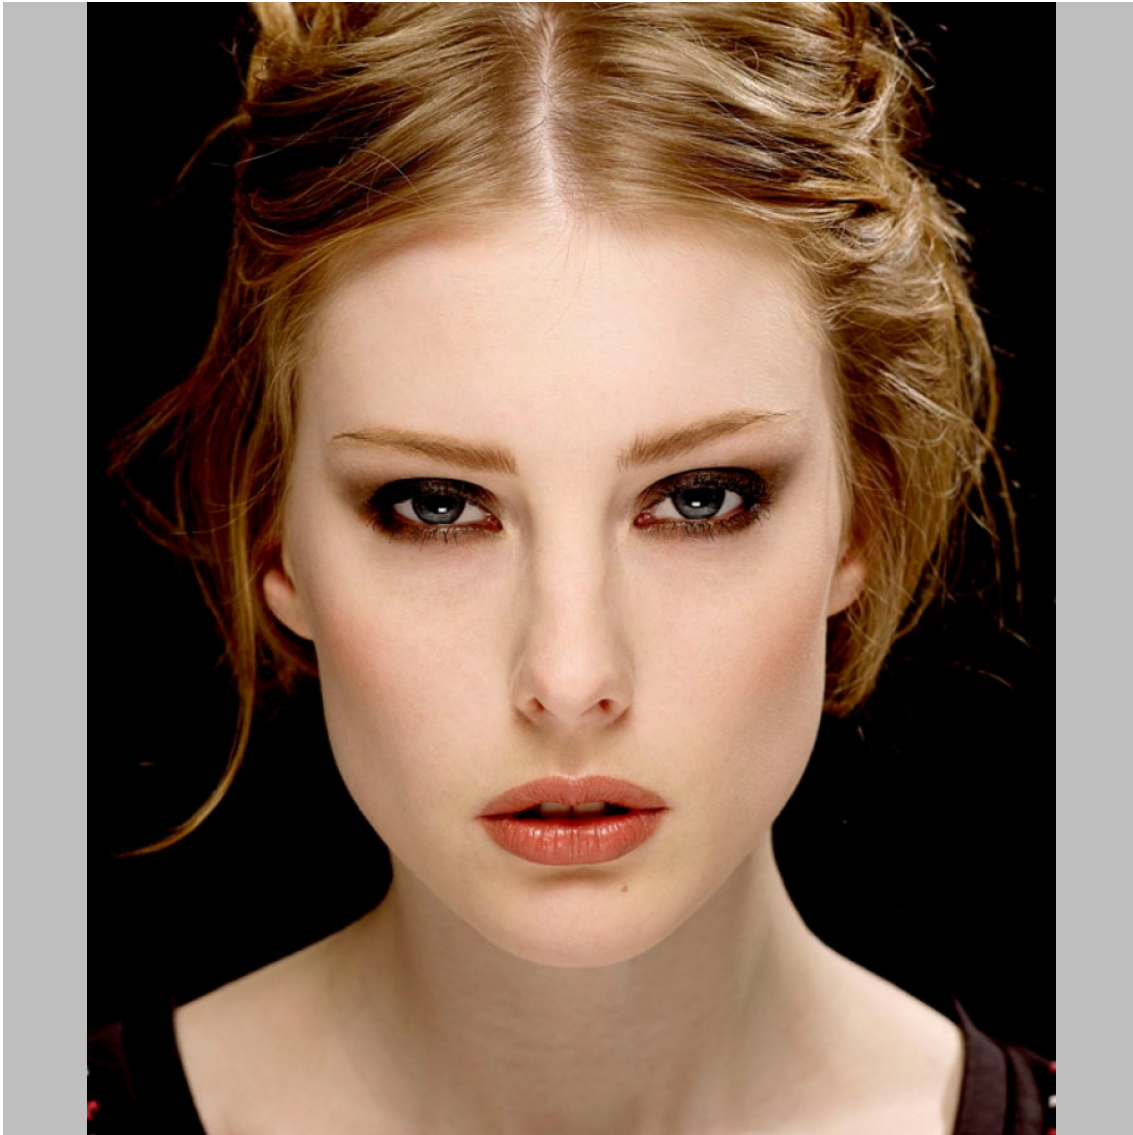

Sanna H

Height 179 Size 36 Bust 89 Waist 62 Hips 90 Shoes 40 Hair Blond Eyes Blue