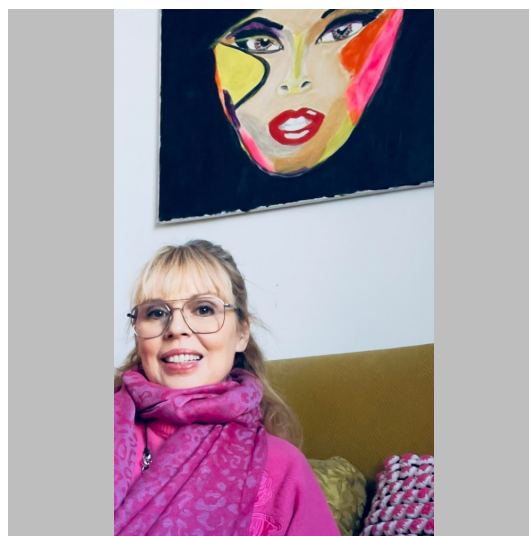

Michaela C

Height 168 Size 36-38 Bust 75 C Waist Hips Shoes 39 Hair Blond Eyes Brown