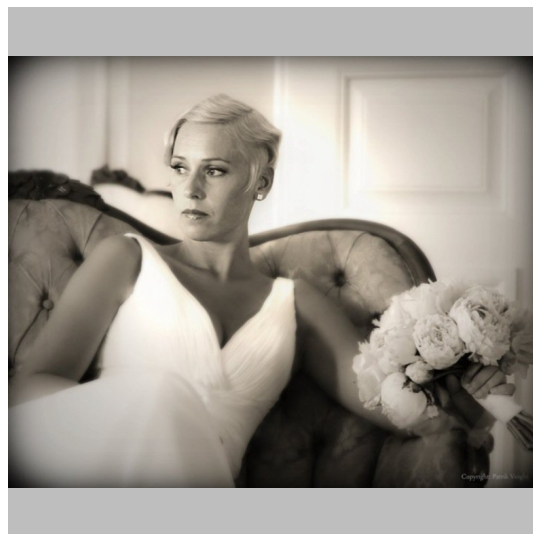

Jenny K

Height 175   Size 38   Bust 94   Waist 65   Hips 99   Shoes 37-38   Hair Blonde   Eyes Green