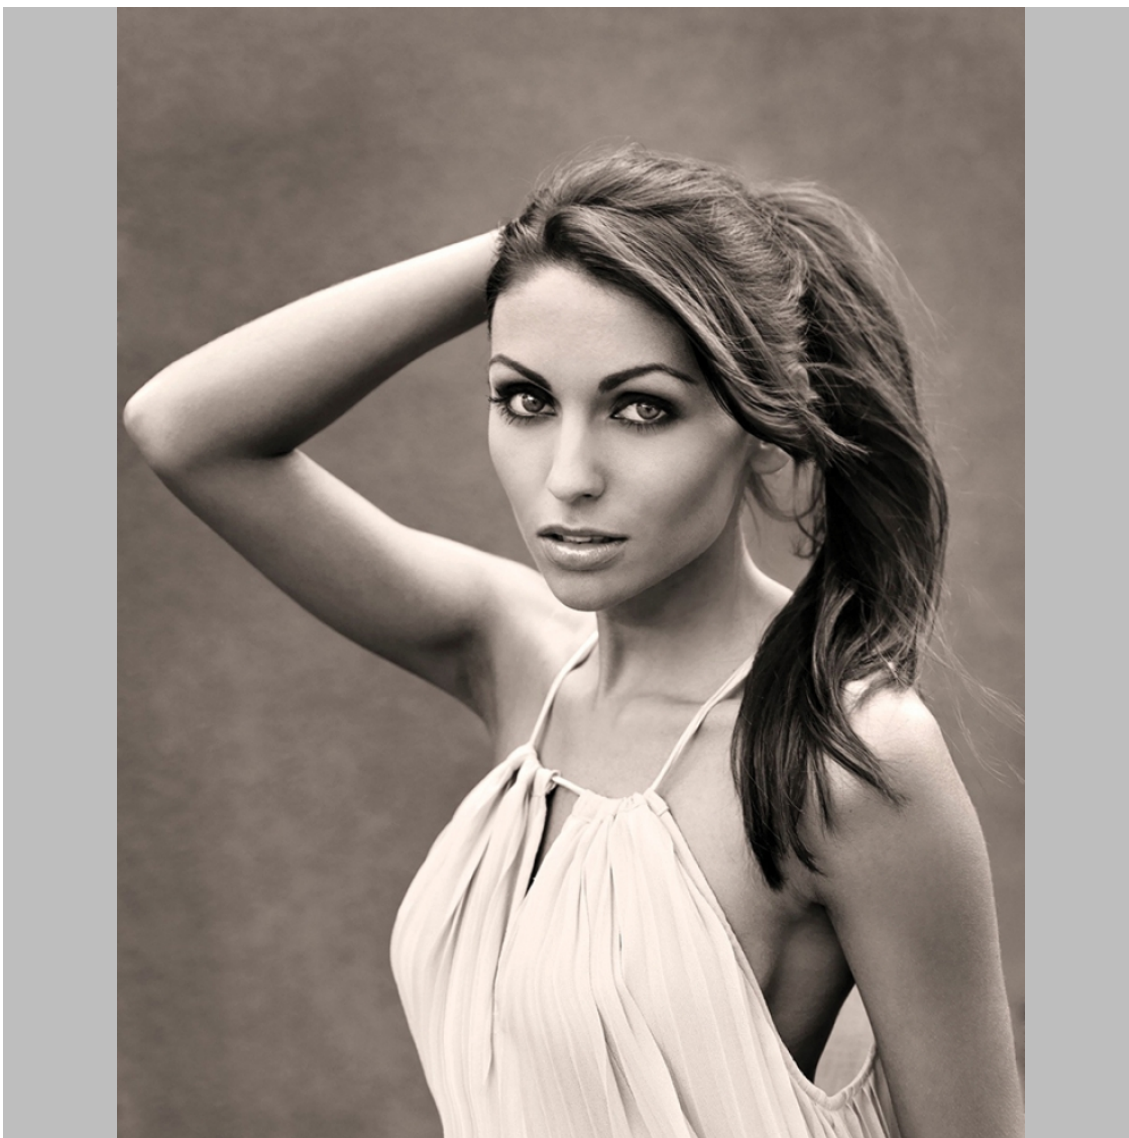

Michaela S

Height 171 Size 34-36 Bust 88 Waist 60 Hips 88 Shoes 37 Hair Brown Eyes Brown