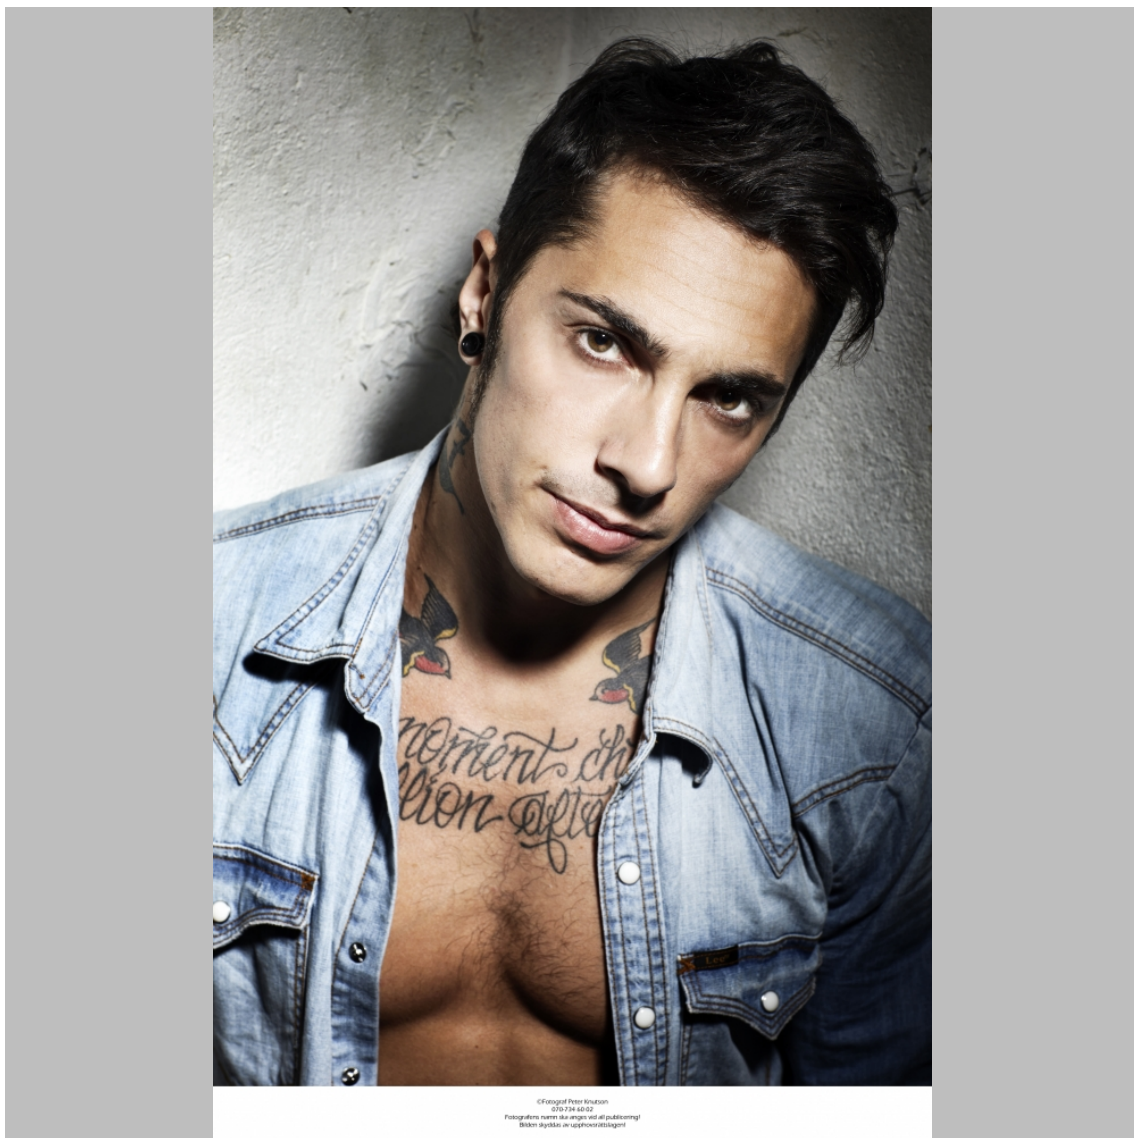

Mathias S

Height 175 Size 50 Bust Waist 32/32 Hips Shoes 41-42 Hair Brown Eyes Brown