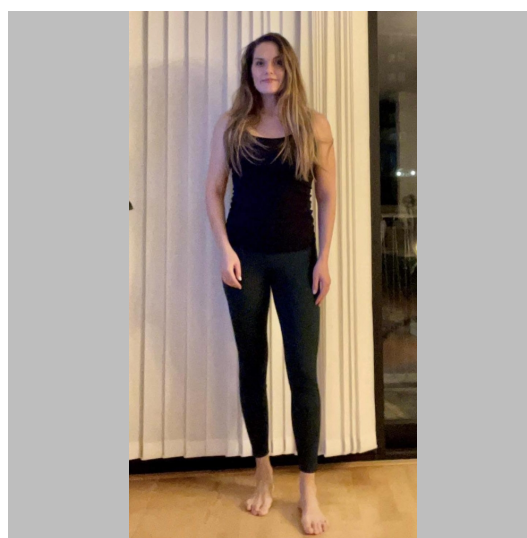

Christine B

Height 172 Size 38, S/M Bust 87, BH 70 C Waist 70 Hips 94 (jeans 28/33) Shoes 39-40 Hair Brown Eyes Brown