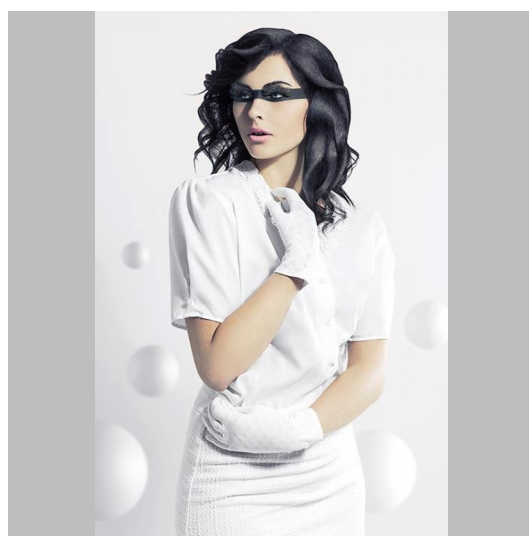

Filippa M

Height 177 Size 38 Bust 83 Waist 70 Hips 95 Shoes 41 Hair Brown Eyes Blue