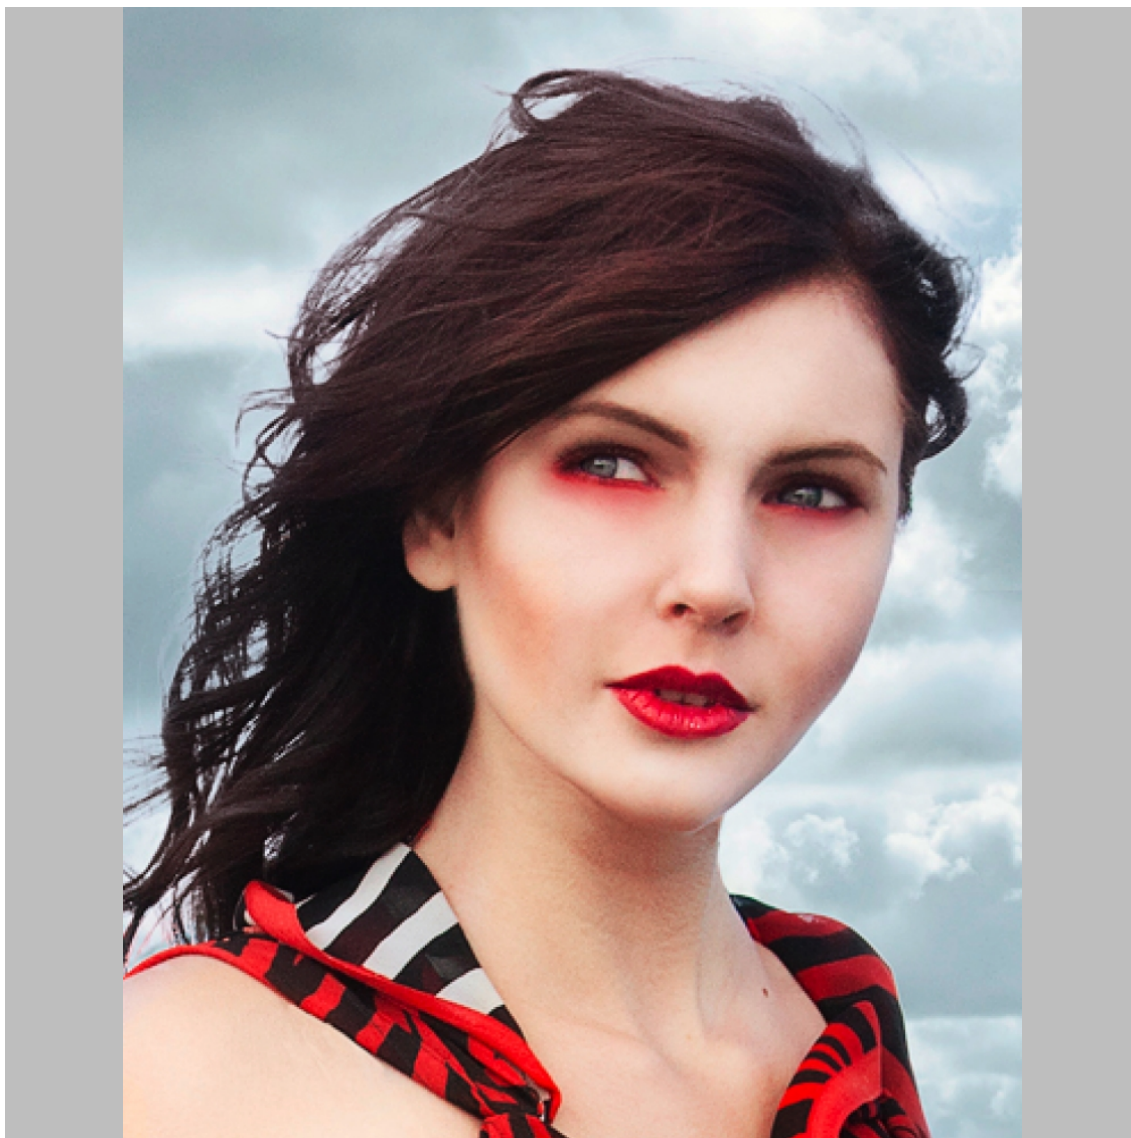

Filippa M

Height 177 Size 38 Bust 83 Waist 70 Hips 95 Shoes 41 Hair Brown Eyes Blue