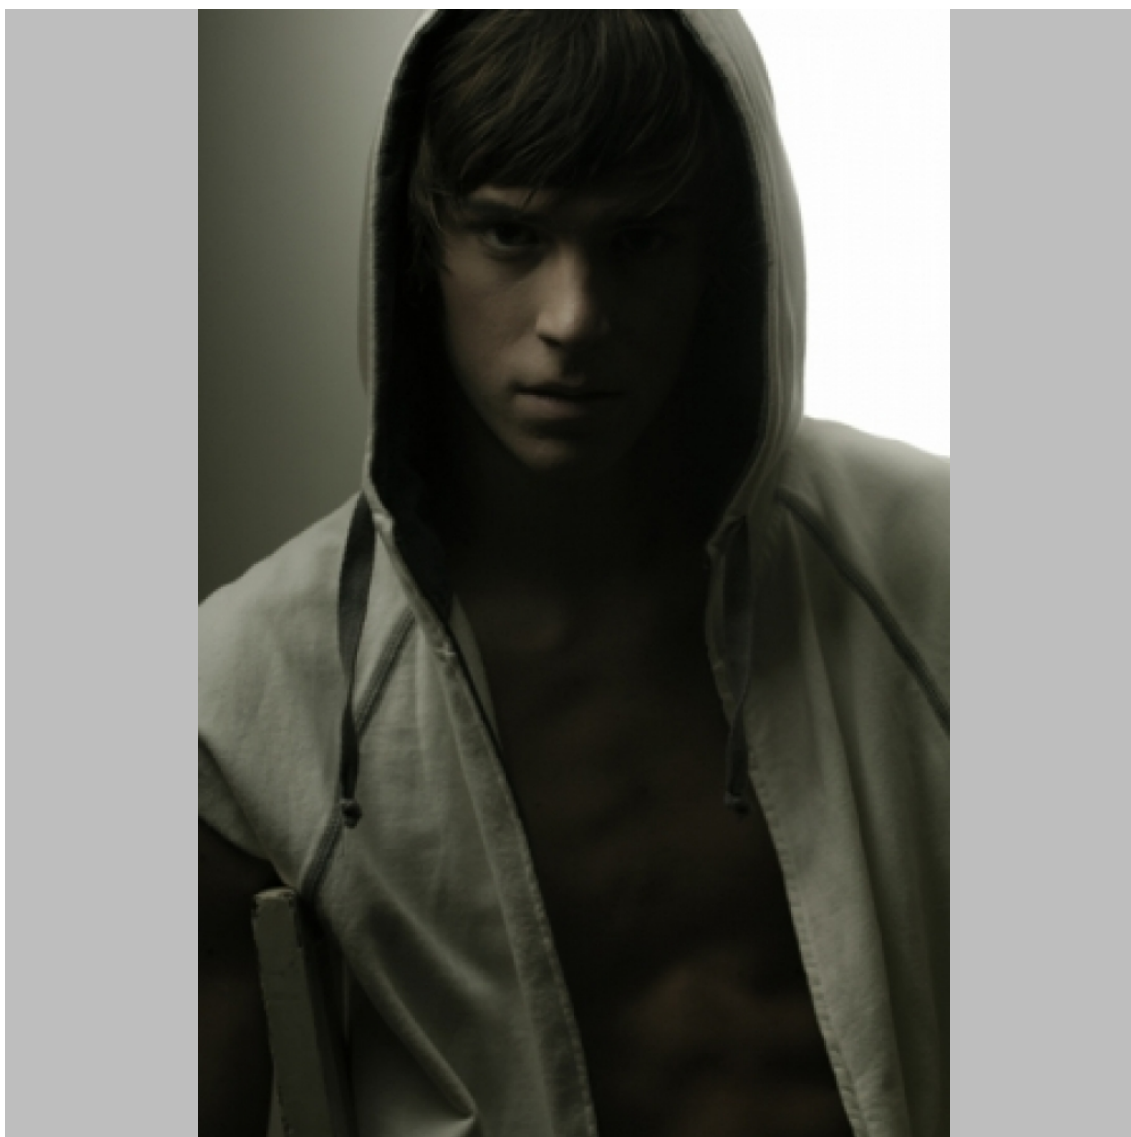

Emil R

Height 188   Size 50   Bust   Waist   Hips Jeans 32/32 Shoes 43   Hair Brown   Eyes Brown