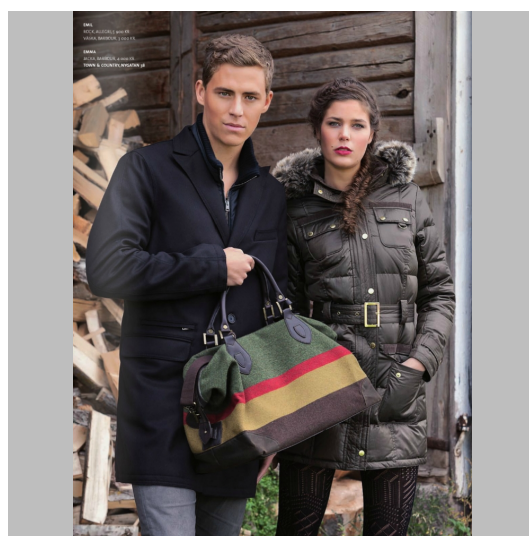

Emil R

Height 188   Size 50   Bust   Waist   Hips Jeans 32/32 Shoes 43   Hair Brown   Eyes Brown