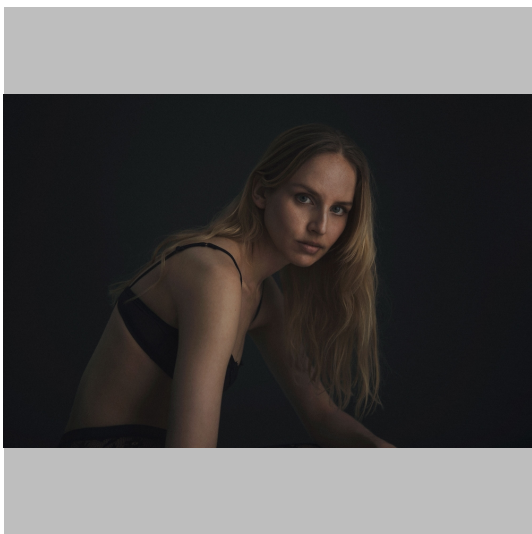

Sara H

Height 175   Size 36   Bust 85 (75A)   Waist 63   Hips 92   Shoes 38   Hair Blond   Eyes Blue-green