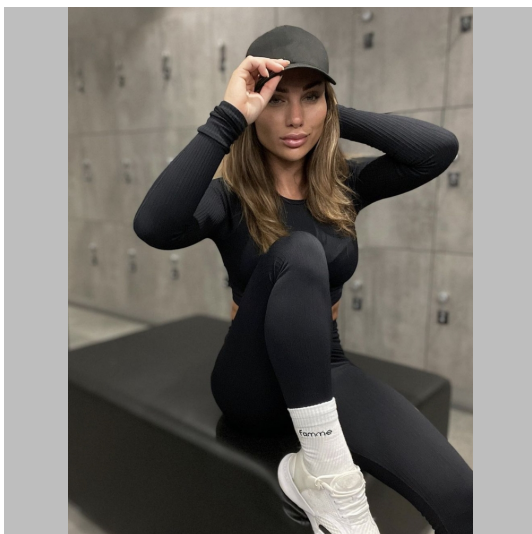

Alice N

Height 162 Size 36 Bust 80B Waist Hips Shoes 37 Hair Brown Eyes Blue