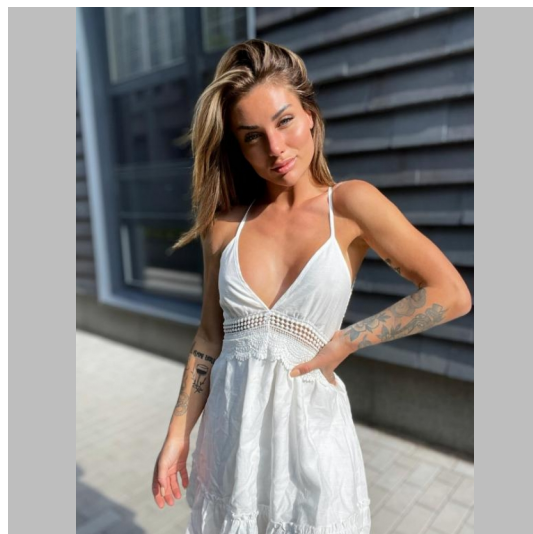

Alice N

Height 162 Size 36 Bust 80B Waist Hips Shoes 37 Hair Brown Eyes Blue