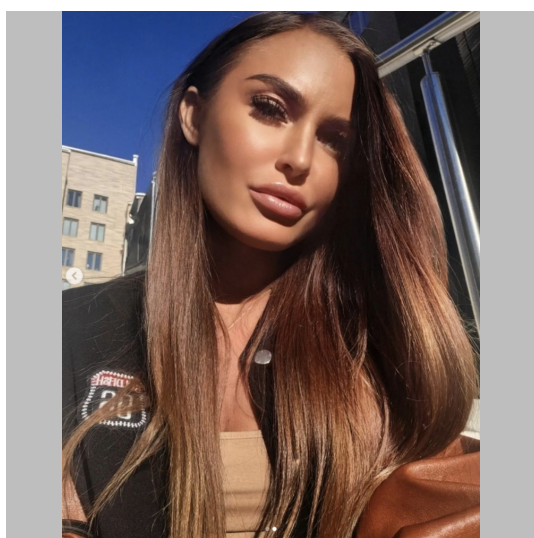

Aliz A

Height 162   Size 34/36   Bust 82 (65C)   Waist 69   Hips 82   Shoes 36   Hair Brown   Eyes Green