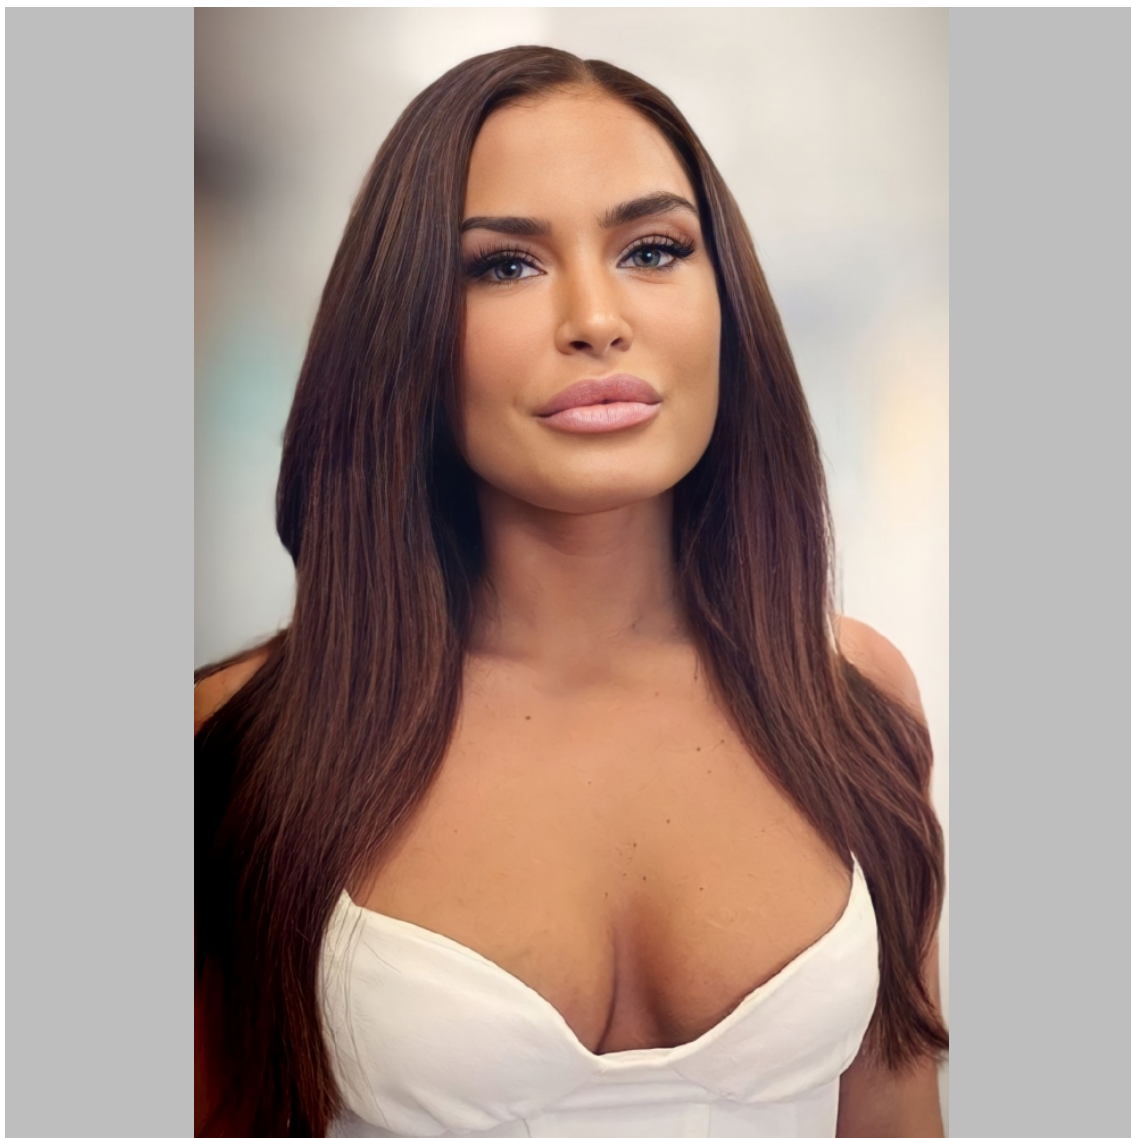

Aliz A

Height 162   Size 34/36   Bust 82 (65C)   Waist 69   Hips 82   Shoes 36   Hair Brown   Eyes Green