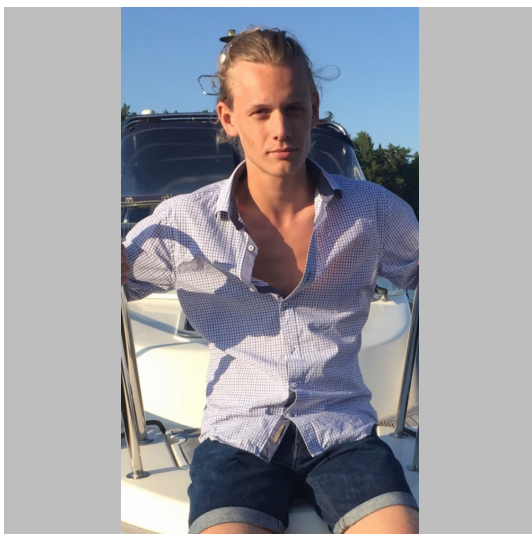

**Carl M**

**Height 1,85 Size M Bust Waist Hips Jeans - 32/32 Shoes 43,5 Hair Light Brown Eyes Green/Blue**