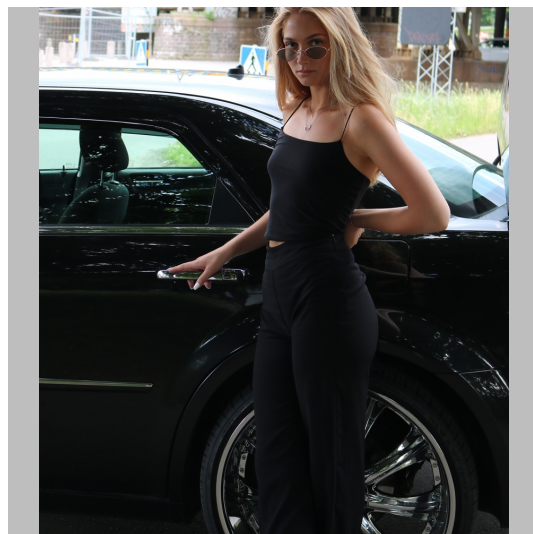

Beatrice B

Height 174 Size Bust 78 (70A) Waist 65 Hips 92, Jeans 25/32 Shoes 39-40 Hair Blond Eyes Blue