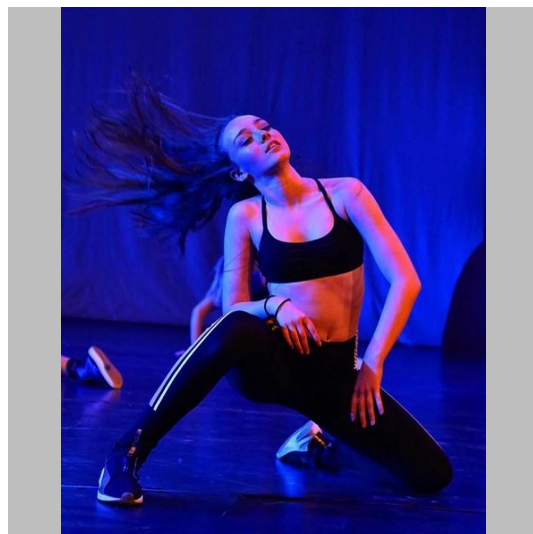

**Bella T**

**Height 165   Size S   Bust   Waist   Hips Jeans: W28 L31 Shoes 37   Hair Brown   Eyes Blue**