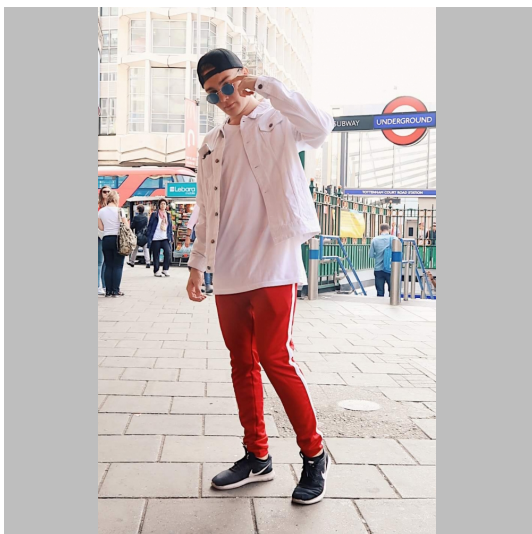

Albin Ö

Height 180 Size M/L Bust Waist Hips Jeans 31/32 Shoes 43 Hair Brown Eyes Green