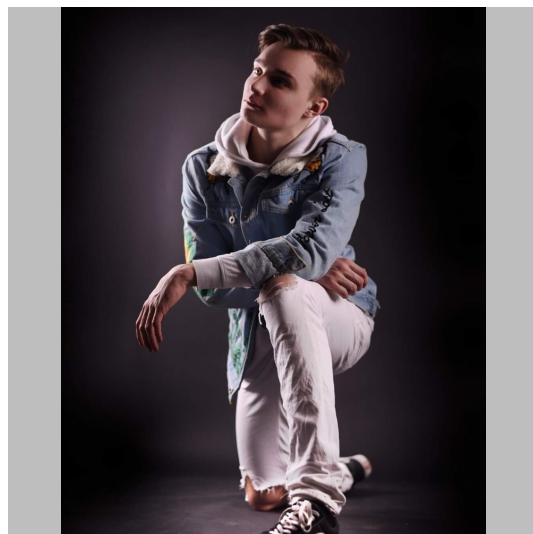

Albin Ö

Height 180 Size M/L Bust Waist Hips Jeans 31/32 Shoes 43 Hair Brown Eyes Green