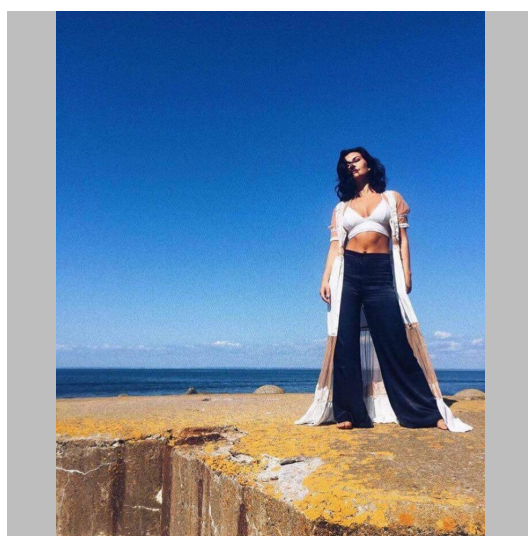

Isabella B

Height 166 Size S-M Bust 85 Waist 68 Hips 99 Byxor 29 Shoes 36 Hair Brown Eyes Blue