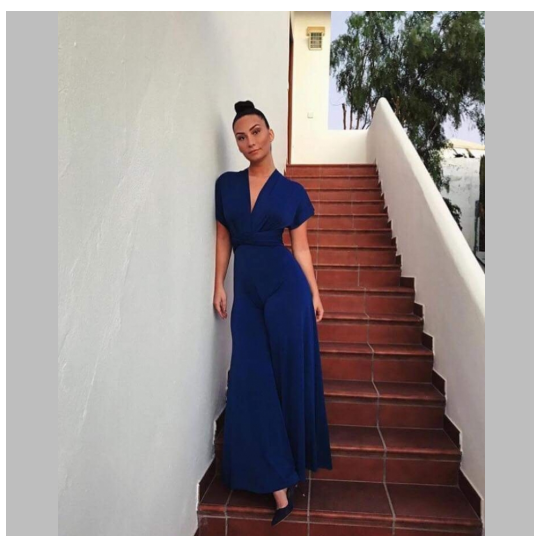

Isabella B

Height 166 Size S-M Bust 85 Waist 68 Hips 99 Byxor 29 Shoes 36 Hair Brown Eyes Blue