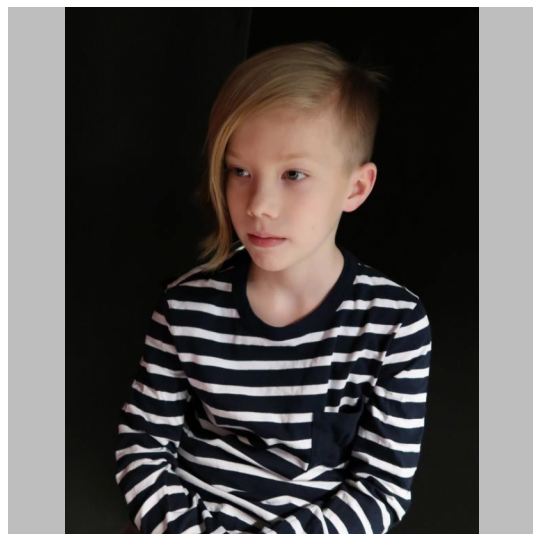

Miko L

Height 130 Size 134 Bust Waist Hips Shoes 33 Hair Blond Eyes Blue