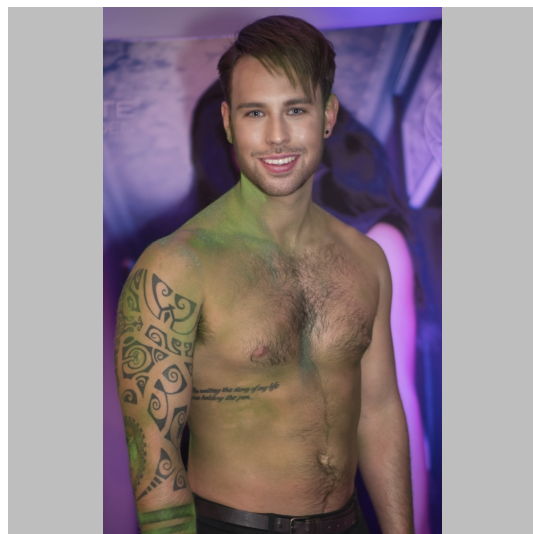

Simon De

Height 185 Size 50-52 Bust Waist Hips Shoes 43 Hair Blond Eyes Blue