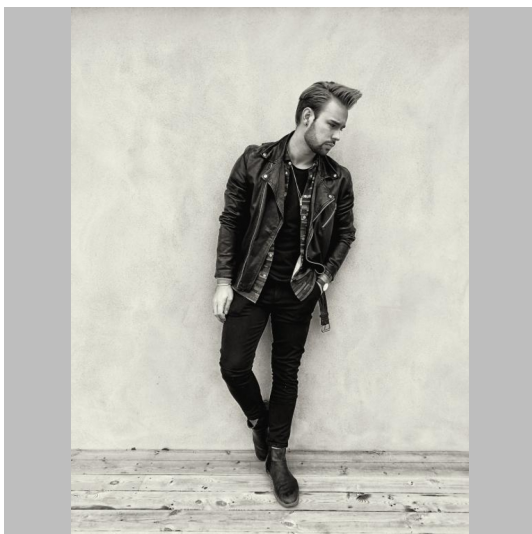

Simon De

Height 185 Size 50-52 Bust Waist Hips Shoes 43 Hair Blond Eyes Blue