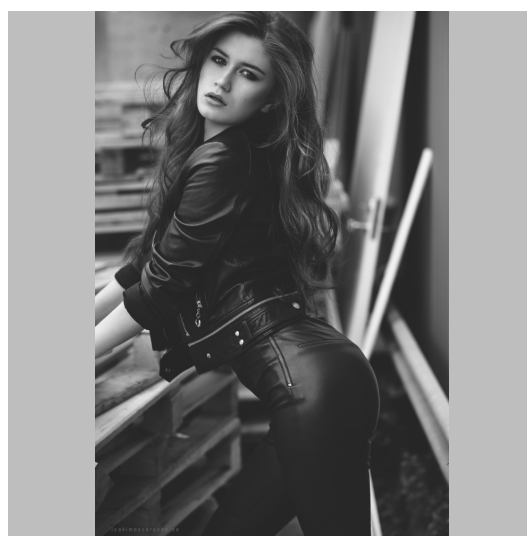

Sabrina M

Height 170 Size XS Bust 80 Waist 64 Hips 89 Shoes 38 Hair Red Eyes Brown