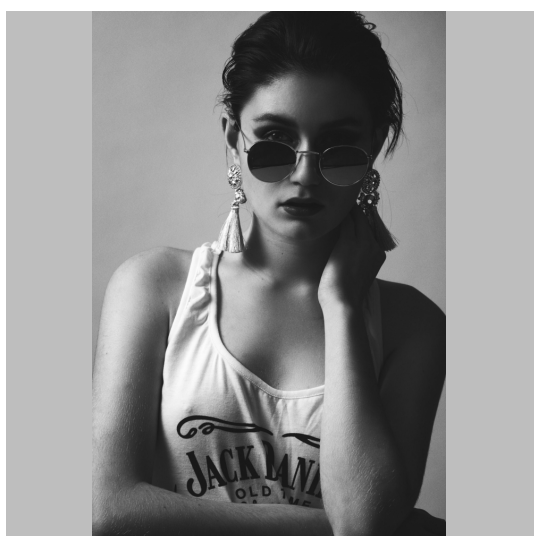

Sabrina M

Height 170 Size XS Bust 80 Waist 64 Hips 89 Shoes 38 Hair Red Eyes Brown