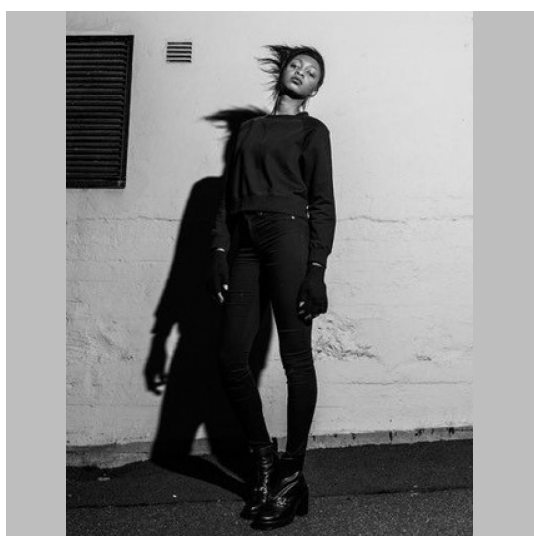

Jalimang B

Height 175 Size 36 Bust 70B Waist 72 Hips 93 Shoes 38 Hair dark brown Eyes black