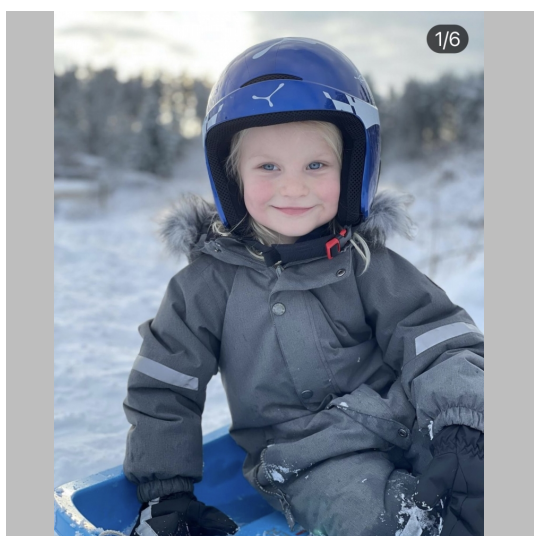

Linnea S

Height 110 Size 104/110 Bust Waist Hips Shoes 28 Hair Blond Eyes Blue