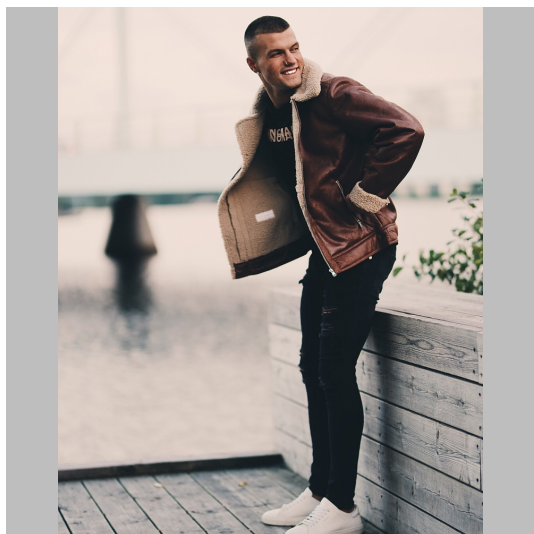

## Alem S

Height 185   Size M 48   Bust   Waist   Hips Jeans 30/32 Shoes 43   Hair Brown   Eyes Brown