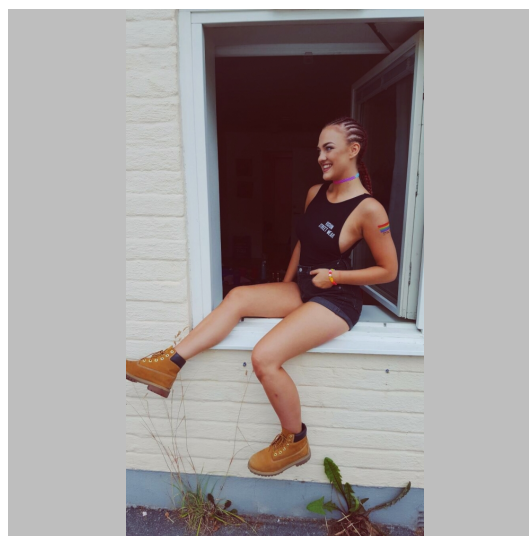

Bella A

Height 167 Size S/M 38 Bust 88 (75C) Waist 70 Hips 97 Jeans 28/30 Shoes 37 Hair Brown Eyes Blue