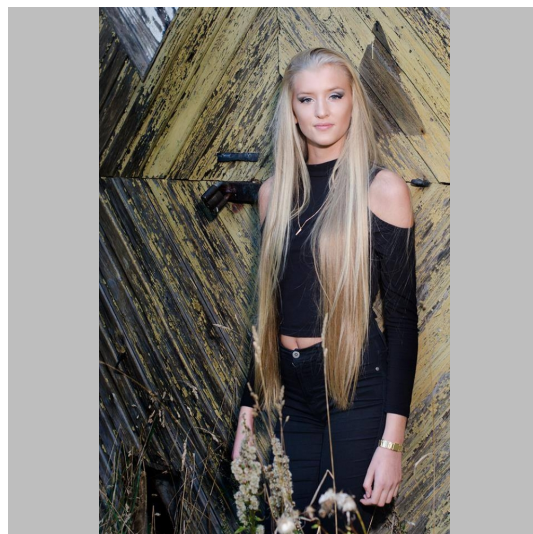

Sofia B

Height 182 Size 34-36 Bust 82 (70B) Waist 64 Hips 90 (Jeans 27-32) Shoes 39-40 Hair Blond Eyes Mixed