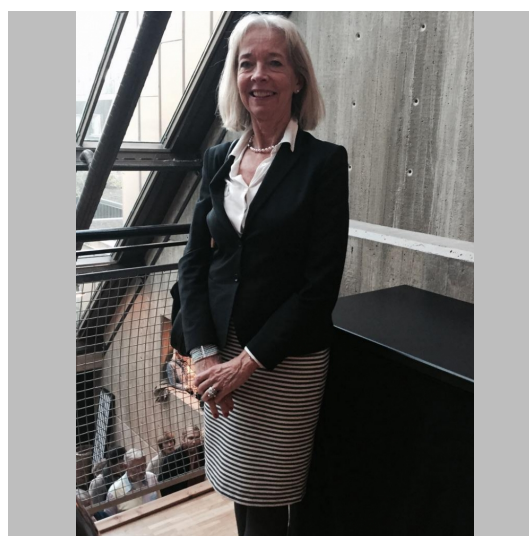

**Elisabeth G**

**Height 171   Size 36   Bust   Waist   Hips   Shoes 39   Hair Blond   Eyes Blue**