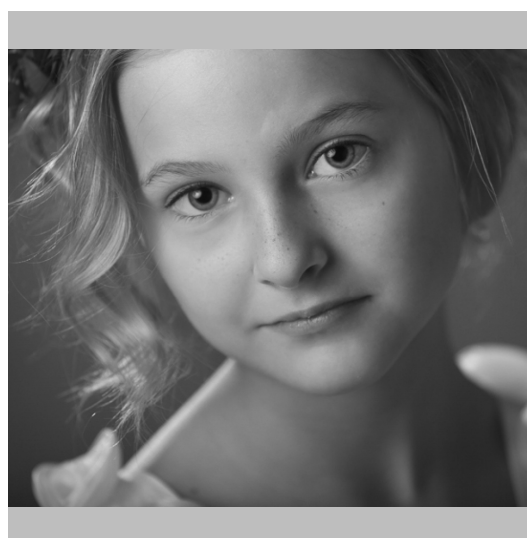

Lilly A

Height 140   Size 140   Bust   Waist   Hips   Shoes 36   Hair Blond   Eyes Green