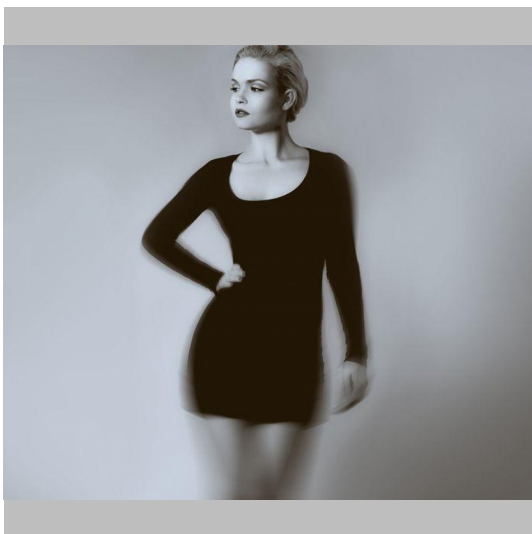

Elin Ag

Height 161 Size 34, jens 27/32 Bust 84, BH 65D Waist 60 Hips 90 Shoes 37 Hair Blond Eyes Blue