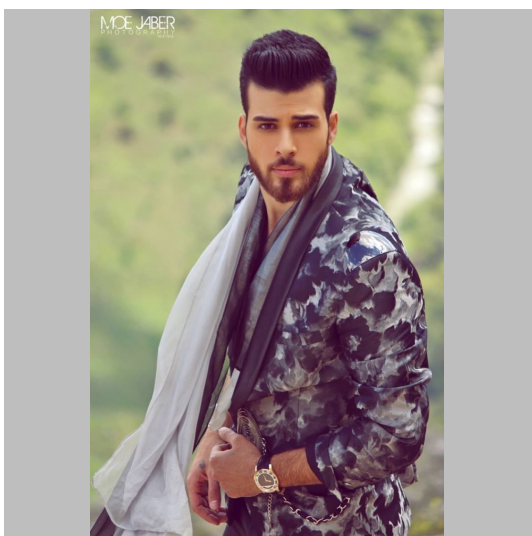

Elven D

Height 190 Size 50 Bust Waist Hips Shoes 44 Hair Brown Eyes Green-brown