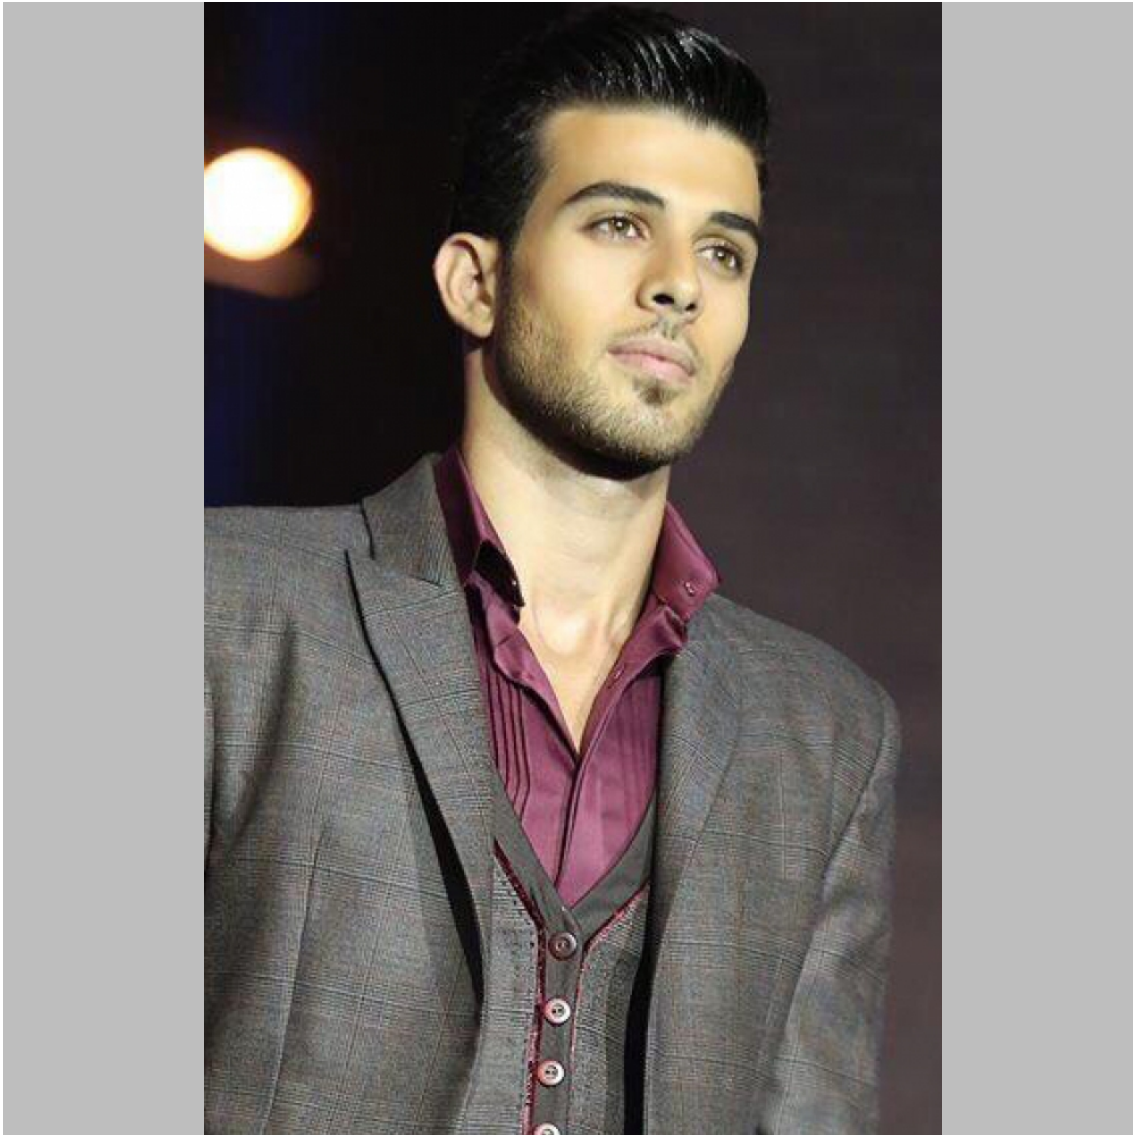

Elven D

Height 190 Size 50 Bust Waist Hips Shoes 44 Hair Brown Eyes Green-brown