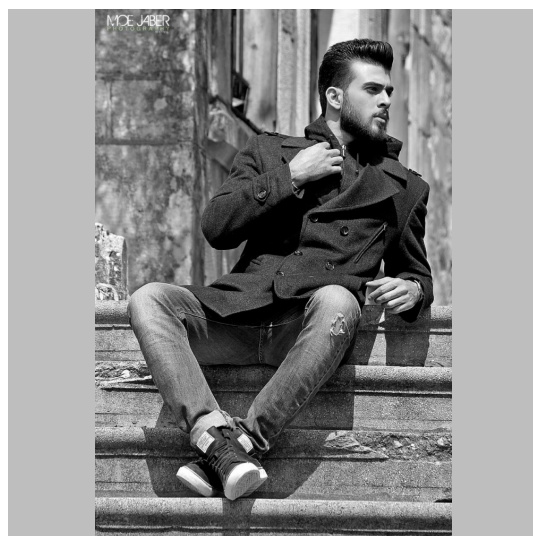

Elven D

Height 190 Size 50 Bust Waist Hips Shoes 44 Hair Brown Eyes Green-brown