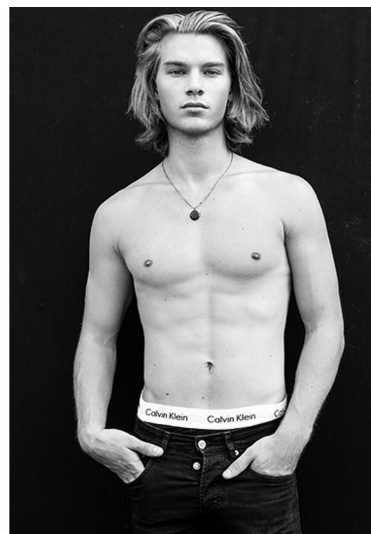

Benjamin G

Height 184 Size 48/50, 32/32 Bust Waist Hips Shoes 43 Hair Light brown Eyes Blue