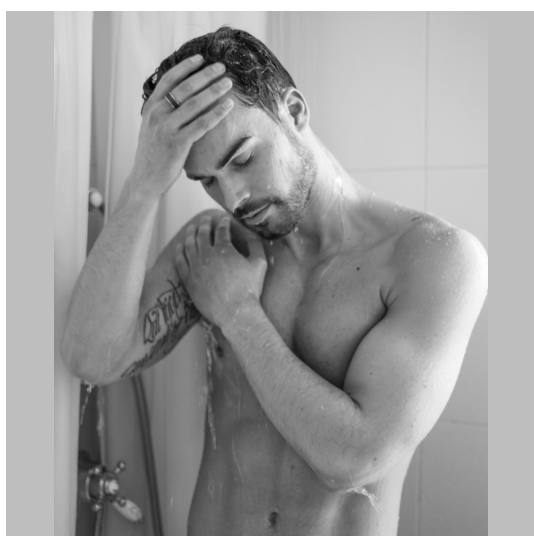

Christoffer E

Height 185 Size 50/52 Bust 100 Waist 80 Hips Shoes 44 Hair Dark Brown Eyes Blue