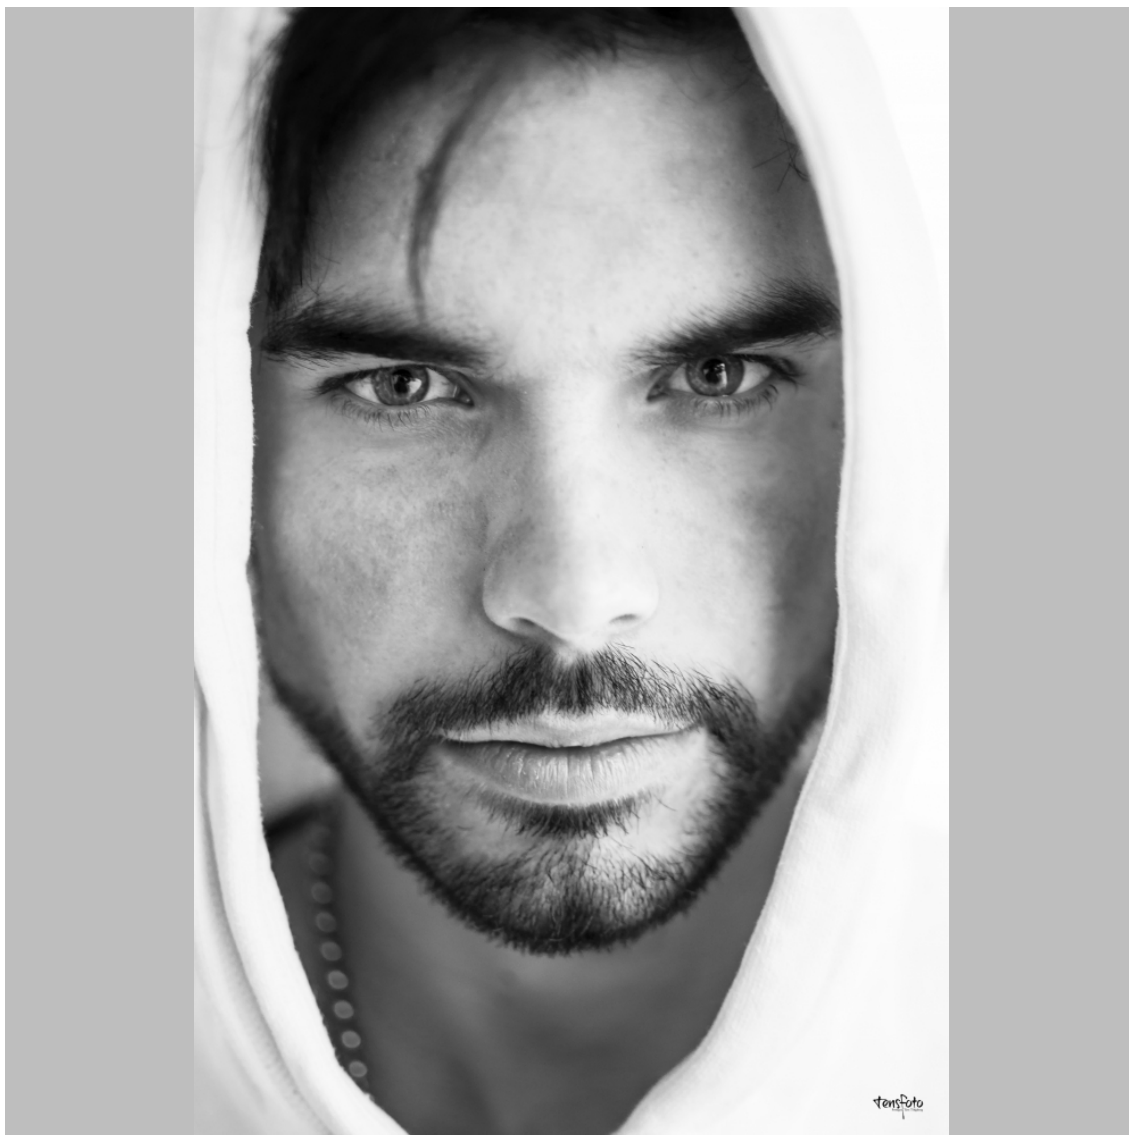

Christoffer E

Height 185 Size 50/52 Bust 100 Waist 80 Hips Shoes 44 Hair Dark Brown Eyes Blue