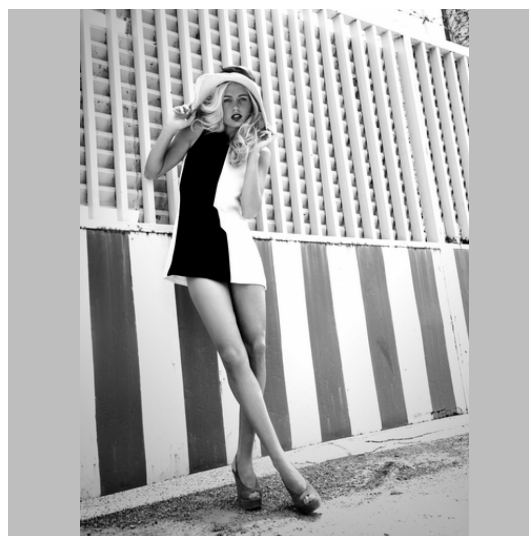

Emelie C

Height 180 Size 36 Bust 87 Waist 64 Hips 90 Shoes 41 Hair Blond Eyes Blue