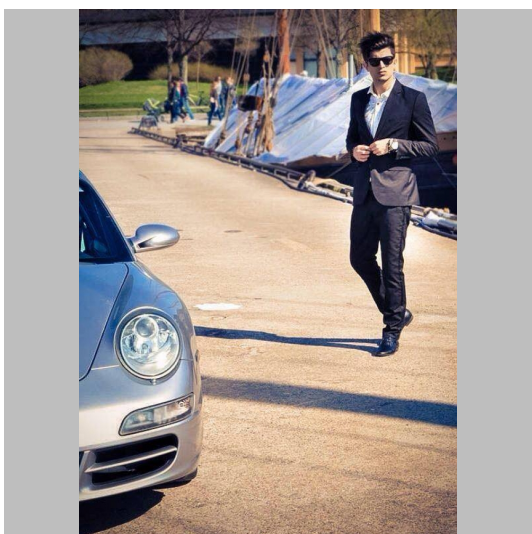

Roni S

Height 186   Size M 48   Bust   Waist   Hips Jeans 32/32 Shoes 43   Hair Brown   Eyes Green