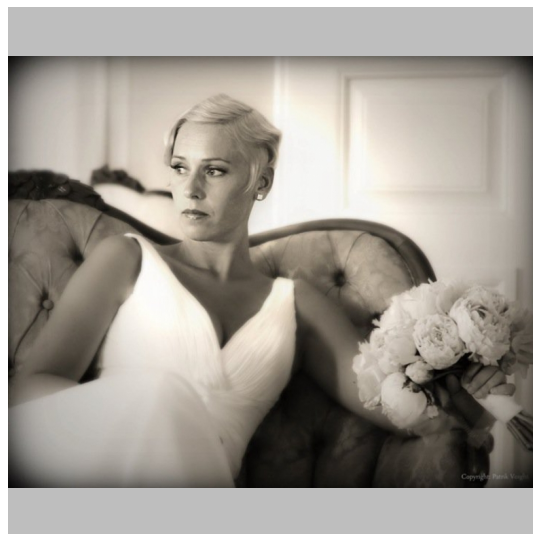

Jenny K

Height 175 Size 38 Bust 94 Waist 65 Hips 99 Shoes 37-38 Hair Blonde Eyes Green