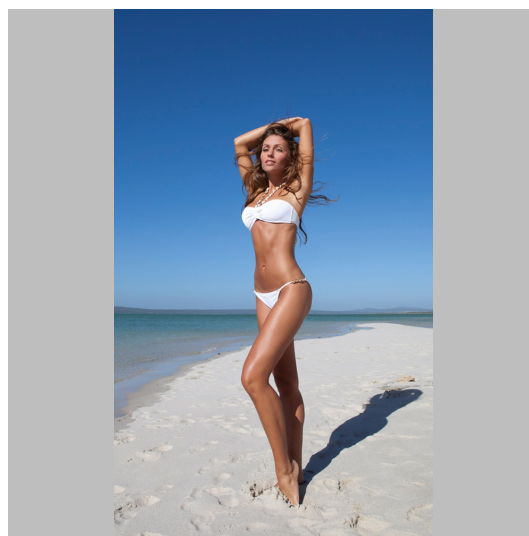

Michaela S

Height 171 Size 34-36 Bust 88 Waist 60 Hips 88 Shoes 37 Hair Brown Eyes Brown