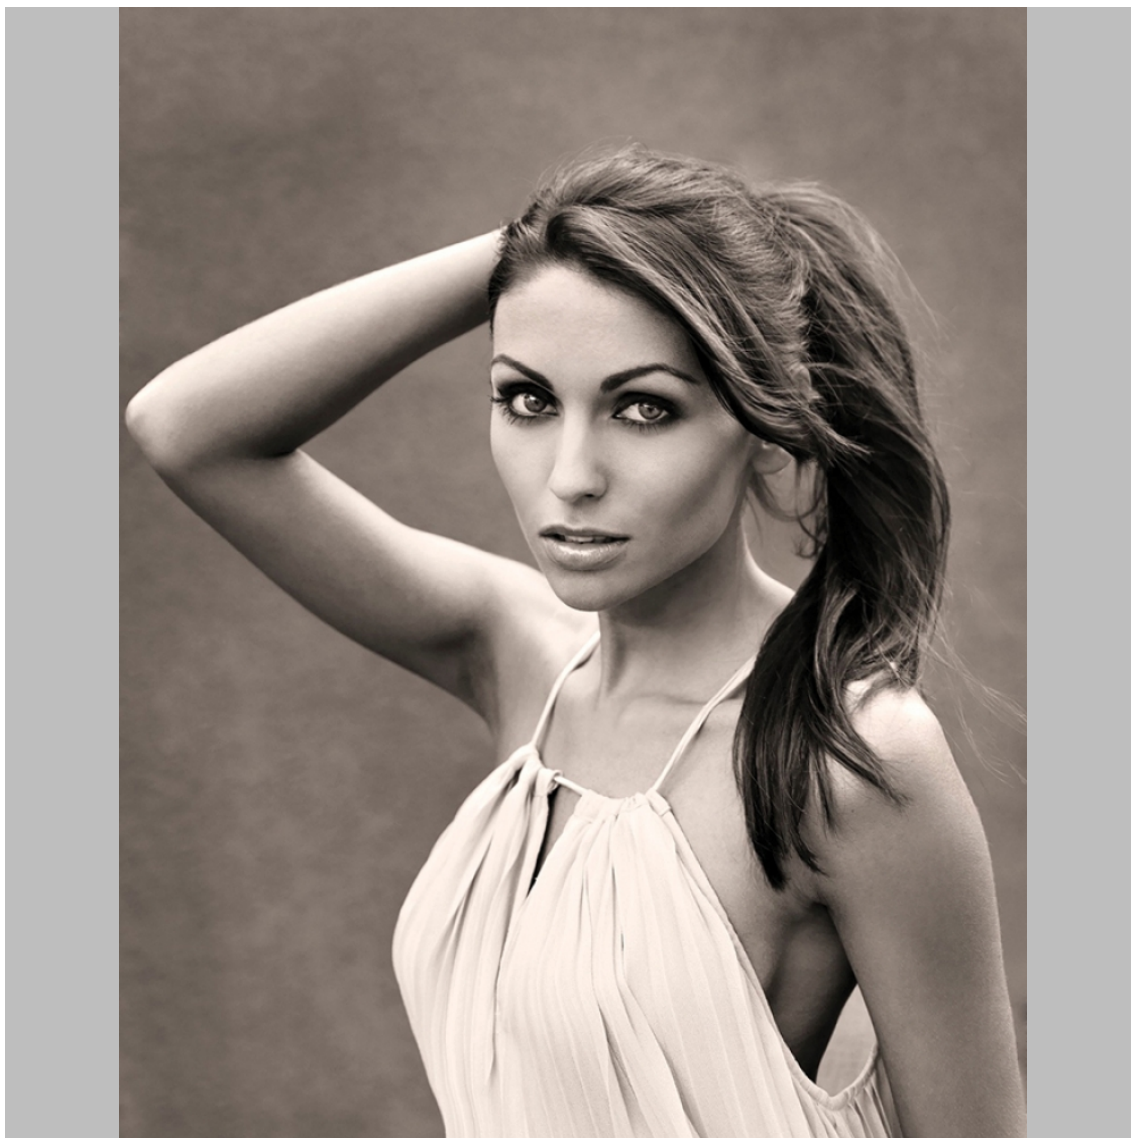

Michaela S

Height 171 Size 34-36 Bust 88 Waist 60 Hips 88 Shoes 37 Hair Brown Eyes Brown